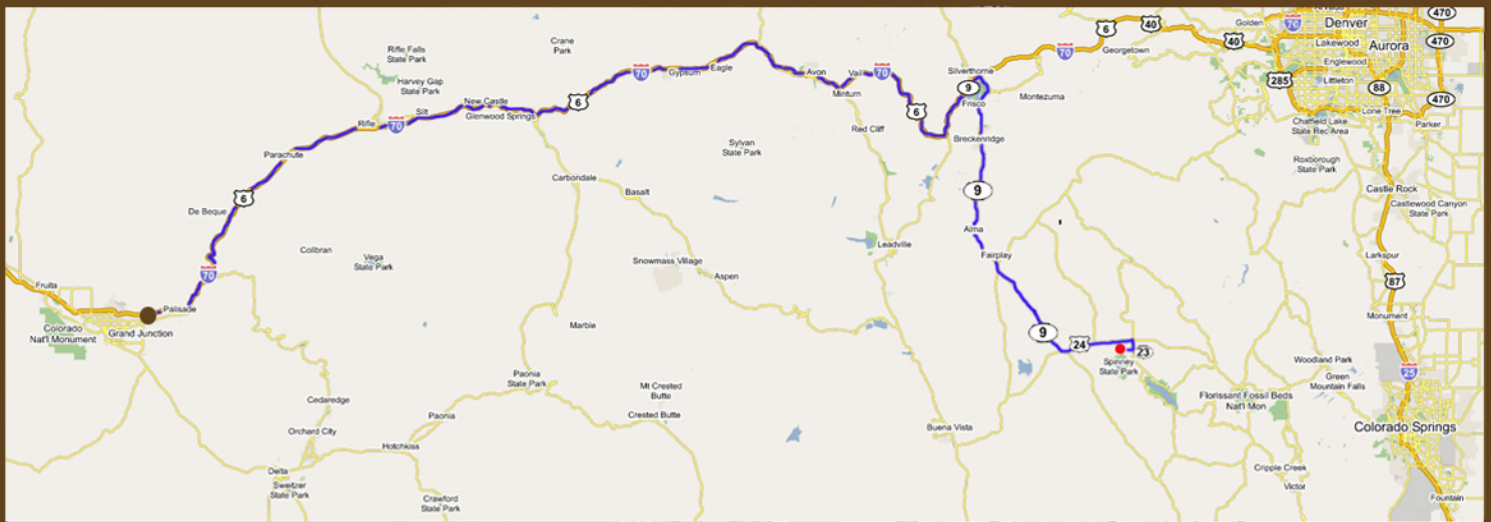

"Home Of The Big Brown"

Rob Robinson - Owner
Chaparral Park General Store

19015 County Road 59
Hartsel, CO

(719)836-0308

www.ChaparralParkGeneralStore.com

- Chaparral Park General Store
- Grand Junction

Total Miles: 233.4 miles Total Time: 4 hours, 08 minutes

- 1) Start out going east toward Denver on I-70 166.7 miles,
- 2) take the CO 9 highway exit 203 southbound 50.4 miles,
- 3) merge onto US-24 Highway east toward Colorado Springs for 10.8 miles,
- 4) turn right at CR 23 south for 3.0 miles until CR 23 dead ends into CR59'
- 5) turn right on CR 59 going west toward Spinney Reservoir entrance for 2.0 miles, go west past the Spinney State Park Entrance .5 miles to Chaparral Park General Store. You can't miss us we are the only bright red general store on the north side of CR 59 with a beautiful campground. Hope to see you soon and we will leave the light on for you.